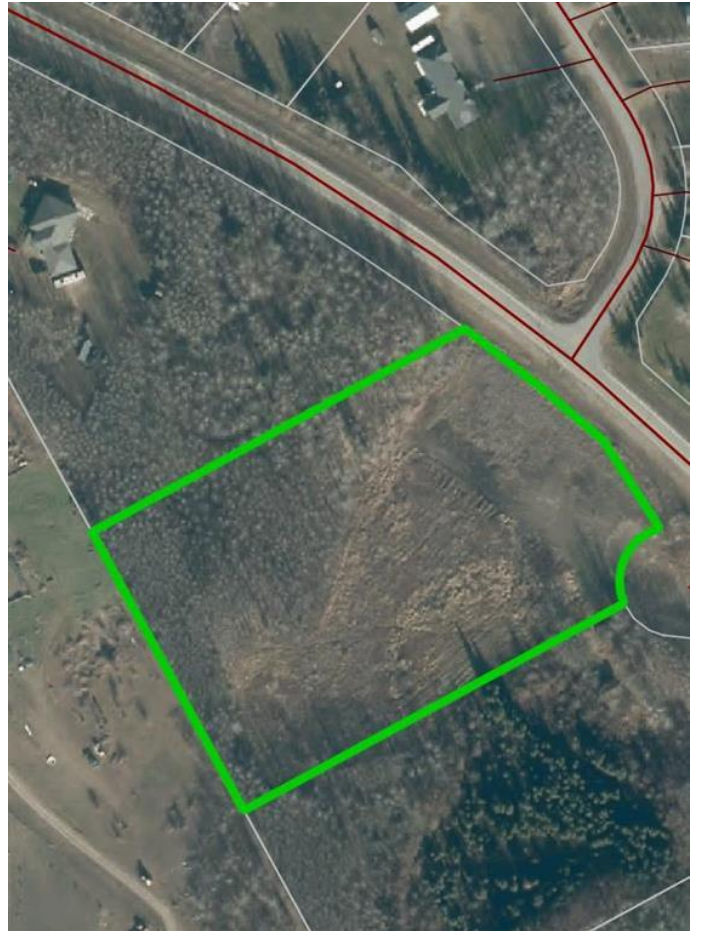

# \$129,900 - 110 67324 Mission Road, Lac La Biche

MLS® #A2224152

**\$129,900**

0 Bedroom, 0.00 Bathroom,  
Land on 4.84 Acres

Lac La Biche, Lac La Biche, Alberta

Located only 6 kms from Lac La Biche on the old mission road. Features include fully serviced lot, already built approach, and plenty of trees for privacy. If you are looking to build a country acreage close to town this property is ideal, with bus services available to makes this property even more appealing to growing family.

## Exterior

Lot Description      Near Public Transit, Wooded