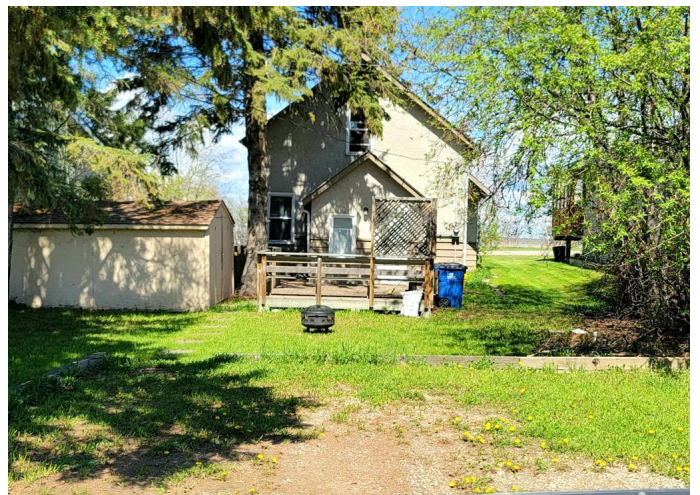

$194,900 - 10319 Churchill Drive, Lac La Biche

MLS® #A2164896

$194,900

2 Bedroom, 1.00 Bathroom, 948 sqft
Residential on 0.13 Acres

Lac La Biche, Lac La Biche, Alberta

PRICE IMPROVEMENT!! Lakeview! in Lac La Biche. 948sq/ft, 2bedroom 1 bathroom home located along the lakefront on Churchill drive. This great little starter home or revenue property has new windows, tin roof, laminate flooring and is nestled on a 5580 sq/ft lot. There is an alley out back of the property which accesses the yard and fire pit and also additional parking. Walking path along the lake, amenities of town, and a boat launch nearby. This nice property is in great condition and will be affordable.

Built in 1960

Essential Information

MLS® #	A2164896
Price	$194,900
Bedrooms	2
Bathrooms	1.00
Full Baths	1
Square Footage	948
Acres	0.13
Year Built	1960
Type	Residential
Sub-Type	Detached
Style	1 and Half Storey
Status	Active

Community Information

Address 10319 Churchill Drive